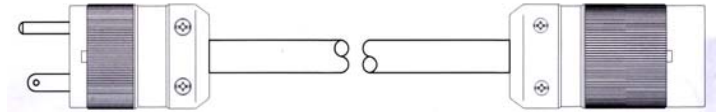

CABLES

ARKADIUM

U-GRD EXTENSION GTL EXTENSION STAGE PIN EXTENSION MULTI-PIN EXTENSION

FEATURES

U-ground Cable

- 12/3 S00W cable
- NEMA L5-15R connectors
- Cable length identified c/w heat-shrink protective cover

GTL Cable

- 12/3 S00W Cable
- NEMA L-5-20R connectors
- Cable length identified c/w heat-shrink protective cover

Multi-pin Cable

- 12/14 S00W Cable
- 19-pin connector
- Cable length identified c/w heat-shrink protective cover

Stage Pin Cable

- 12/3 S00W Cable
- 20A Stage Pin connectors
- Cable length identified c/w heat-shrink protective cover

DMX Cable

- ProPlex DMX cable
- Neutrik 5-pin connectors
- Cable length identified c/w heat-shrink protective cover