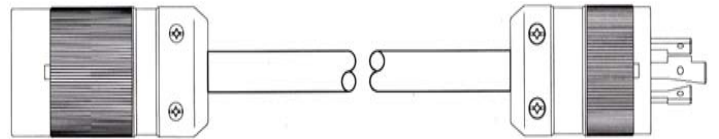

CABLES

ARKADIUM

U-GRD EXTENSION GTL EXTENSION STAGE PIN EXTENSION MULTI-PIN EXTENSION

FEATURES

U-ground Cable

- 12/3 S00W cable
- NEMA L5-15R connectors
- Cable length identified c/w heat-shrink protective cover

GTL Cable

- 12/3 S00W Cable
- NEMA L-5-20R connectors
- Cable length identified c/w heat-shrink protective cover

Multi-pin Cable

- 12/14 S00W Cable
- 19-pin connector
- Cable length identified c/w heat-shrink protective cover

Stage Pin Cable

- 12/3 S00W Cable
- 20A Stage Pin connectors
- Cable length identified c/w heat-shrink protective cover

DMX Cable

- ProPlex DMX cable
- Neutrik 5-pin connectors
- Cable length identified c/w heat-shrink protective cover