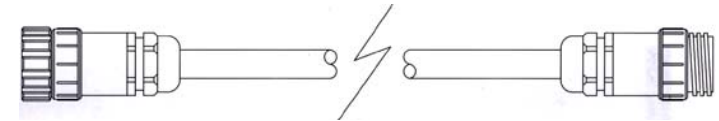

CABLES

ARKADIUM

U-GRD EXTENSION GTL EXTENSION STAGE PIN EXTENSION MULTI-PIN EXTENSION

FEATURES

U-ground Cable

- 12/3 S00W cable
- NEMA L5-15R connectors
- Cable length identified c/w heat-shrink protective cover

GTL Cable

- 12/3 S00W Cable
- NEMA L-5-20R connectors
- Cable length identified c/w heat-shrink protective cover

Multi-pin Cable

- 12/14 S00W Cable
- 19-pin connector
- Cable length identified c/w heat-shrink protective cover

Stage Pin Cable

- 12/3 S00W Cable
- 20A Stage Pin connectors
- Cable length identified c/w heat-shrink protective cover

DMX Cable

- ProPlex DMX cable
- Neutrik 5-pin connectors
- Cable length identified c/w heat-shrink protective cover