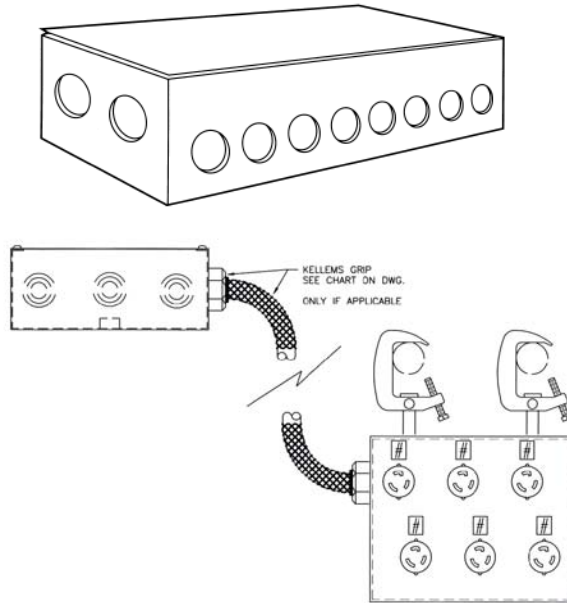

GRIDIRON JUNCTION BOXES

**For Surface
Mounting on the
Grid, Ceiling or Wall**

FEATURES

- Range of grid mounted junction boxes
- Code gauge steel construction in semi-gloss black finished
- Removable cover simple access to terminal strips
- UL/CUL listed

GRIDIRON JUNCTION BOXES

Convenient method of transition from conduit to flexible cables for branch load circuits in theatres and studios. Each box is normally specified along with the cable drops, clamps, cradles and Kellems grips necessary to connect to the corresponding load distribution device (ie. connector strip, etc.)

GRIDIRON JUNCTION BOXES

For Surface Mounting on the Grid, Ceiling or Wall

ORDERING INFORMATION

CAT NO.	DESCRIPTION
AK/96520-10	Gridiron Box — 20 terminals — 10 circuits
AK/96530-15	Gridiron Box — 30 terminals — 15 circuits
AK/96540-20	Gridiron Box — 40 terminals — 20 circuits
AK/96548-24	Gridiron Box — 48 terminals — 24 circuits
AK/96560-30	Gridiron Box — 60 terminals — 30 circuits
AK/96572-36	Gridiron Box — 72 terminals — 36 circuits
AK/96510-50	Gridiron Box — 100 terminals — 50 circuits