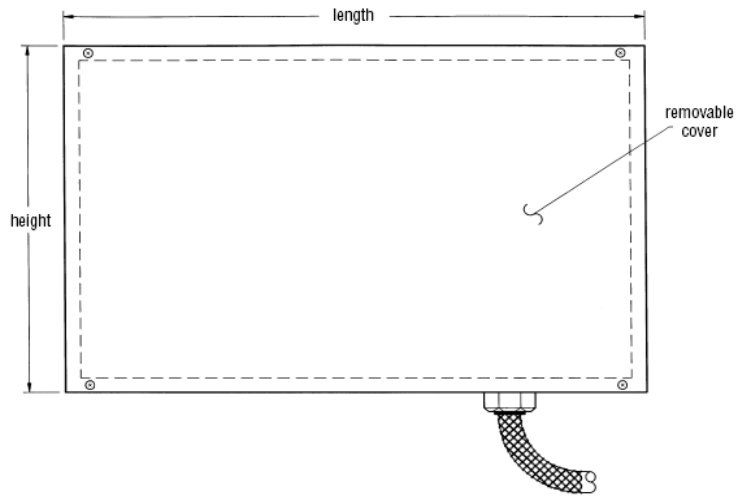

GRIDIRON JUNCTION BOXES

**For Surface
Mounting on the
Grid, Ceiling or Wall**

FEATURES

- Range of grid mounted junction boxes
- Code gauge steel construction in semi-gloss black finished
- Removable cover simple access to terminal strips
- UL/CUL listed

GRIDIRON JUNCTION BOXES

Convenient method of transition from conduit to flexible cables for branch load circuits in theatres and studios. Each box is normally specified along with the cable drops, clamps, cradles and Kellems grips necessary to connect to the corresponding load distribution device (ie. connector strip, etc.)