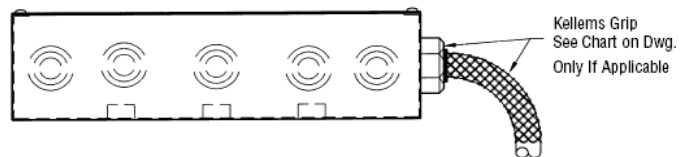

GRIDIRON JUNCTION BOXES

**For Surface
Mounting on the
Grid, Ceiling or Wall**

FEATURES

- Range of grid mounted junction boxes
- Code gauge steel construction in semi-gloss black finished
- Removable cover simple access to terminal strips
- UL/CUL listed

GRIDIRON JUNCTION BOXES

Convenient method of transition from conduit to flexible cables for branch load circuits in theatres and studios. Each box is normally specified along with the cable drops, clamps, cradles and Kellems grips necessary to connect to the corresponding load distribution device (ie. connector strip, etc.)