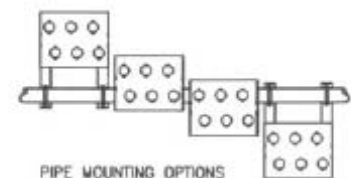

PLUG-IN BOXES

FOR SURFACE, RECESSED OR PIPE MOUNTING

FEATURES

- Wide range of surface-mounted and recessed plug-in boxes
- Code gauge steel construction in semi-gloss black finish
- Two conduit knockouts on each end
- Bracket kit available for mounting on 1 1/2" pipe.
- 20A grounding twistlock and grounding pin connectors standard
- Connectors available flush-mounted, or 18" 12/3 SO cable pigtails
- One back box size
- Field installed
- Up to six (6) circuits
- Field upgradeable by removable blanks

SURFACE MOUNTING BOXES

Surface mounted or pipe mounted on a 1 1/2" lighting pipe by use of accessory bracket. Available either with flush connectors or 18" pigtails with twistlock or pin connectors.

ARKADIUM

PLUG-IN BOXES

FOR SURFACE, RECESSED OR PIPE MOUNTING

RECESSED PLUG-IN BOXES

Plug-in boxes designed to be recessed in a wall. Available either with flush connectors or 18" pigtails with GTL, pin, cam-lok, joy or Multi-pin connectors