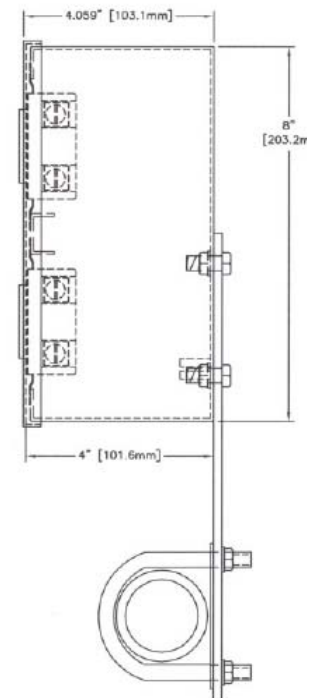

PLUG-IN BOXES

FOR SURFACE, RECESSED OR PIPE MOUNTING

FEATURES

- Wide range of surface-mounted and recessed plug-in boxes
- Code gauge steel construction in semi-gloss black finish
- Two conduit knockouts on each end
- Bracket kit available for mounting on 1 1/2" pipe.
- 20A grounding twistlock and grounding pin connectors standard
- Connectors available flush-mounted, or 18" 12/3 SO cable pigtails
- One back box size
- Field installed
- Up to six (6) circuits
- Field upgradeable by removable blanks

SURFACE MOUNTING BOXES

Surface mounted or pipe mounted on a 1 1/2" lighting pipe by use of accessory bracket. Available either with flush connectors or 18" pigtails with twistlock or pin connectors.

ARKADIUM

PLUG-IN BOXES

FOR SURFACE, RECESSED OR PIPE MOUNTING

RECESSED PLUG-IN BOXES

Plug-in boxes designed to be recessed in a wall. Available either with flush connectors or 18" pigtails with GTL, pin, cam-lok, joy or Multi-pin connectors