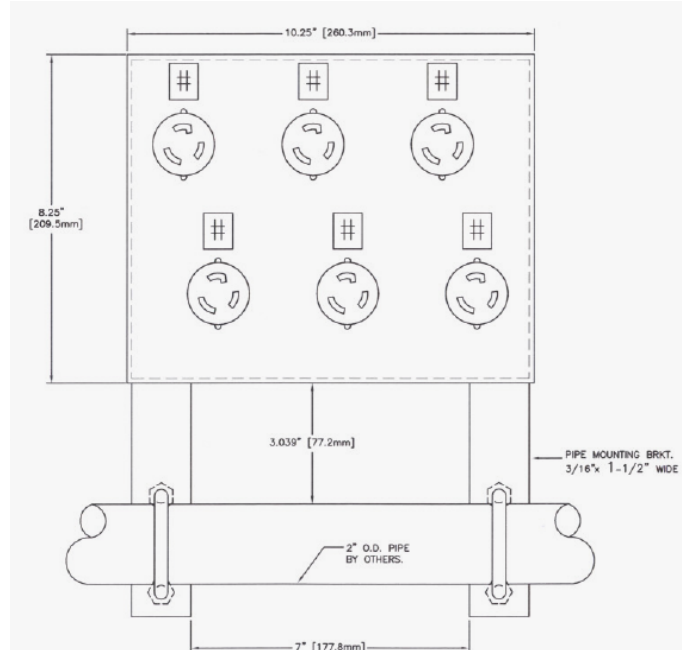

PLUG-IN BOXES

FOR SURFACE, RECESSED OR PIPE MOUNTING

FEATURES

- Wide range of surface-mounted and recessed plug-in boxes
- Code gauge steel construction in semi-gloss black finish
- Two conduit knockouts on each end
- Bracket kit available for mounting on 1 1/2" pipe.
- 20A grounding twistlock and grounding pin connectors standard
- Connectors available flush-mounted, or 18" 12/3 SO cable pigtails
- One back box size
- Field installed
- Up to six (6) circuits
- Field upgradeable by removable blanks

SURFACE MOUNTING BOXES

Surface mounted or pipe mounted on a 1 1/2" lighting pipe by use of accessory bracket. Available either with flush connectors or 18" pigtails with twistlock or pin connectors.

ARKADIUM

PLUG-IN BOXES

FOR SURFACE, RECESSED OR PIPE MOUNTING

RECESSED PLUG-IN BOXES

Plug-in boxes designed to be recessed in a wall. Available either with flush connectors or 18" pigtails with GTL, pin, cam-lok, joy or Multi-pin connectors