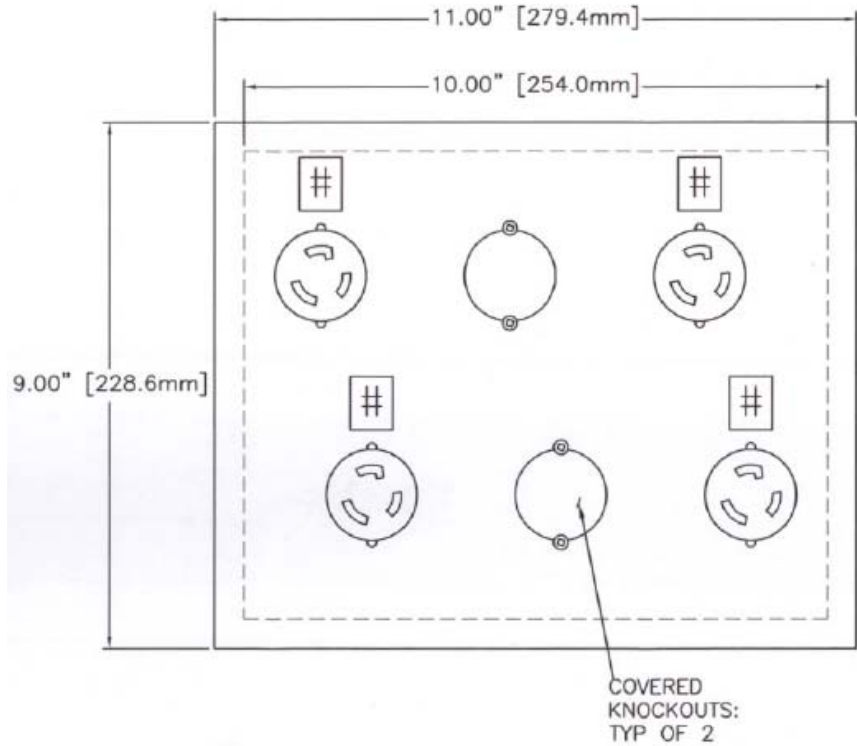

PLUG-IN BOXES

FOR SURFACE, RECESSED OR PIPE MOUNTING

FEATURES

- Wide range of surface-mounted and recessed plug-in boxes
- Code gauge steel construction in semi-gloss black finish
- Two conduit knockouts on each end
- Bracket kit available for mounting on 1 1/2" pipe.
- 20A grounding twistlock and grounding pin connectors standard
- Connectors available flush-mounted, or 18" 12/3 SO cable pigtails
- One back box size
- Field installed
- Up to six (6) circuits
- Field upgradeable by removable blanks

PLUG-IN BOXES

FOR SURFACE, RECESSED OR PIPE MOUNTING

RECESSED PLUG-IN BOXES

Plug-in boxes designed to be recessed in a wall. Available either with flush connectors or 18" pigtails with GTL, pin, cam-lok, joy or Multi-pin connectors