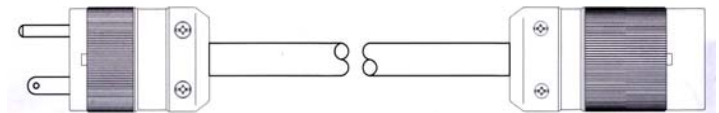

CABLES

U-GRD EXTENSION GTL EXTENSION STAGE PIN EXTENSION MULTI-PIN EXTENSION

FEATURES

U-ground Cable

- 12/3 S00W cable
- NEMA L5-15R connectors
- Cable length identified c/w heat-shrink protective cover

GTL Cable

- 12/3 S00W Cable
- NEMA L-5-20R connectors
- Cable length identified c/w heat-shrink protective cover

Multi-pin Cable

- 12/14 S00W Cable
- 19-pin connector
- Cable length identified c/w heat-shrink protective cover

Stage Pin Cable

- 12/3 S00W Cable
- 20A Stage Pin connectors
- Cable length identified c/w heat-shrink protective cover

DMX Cable

- ProPlex DMX cable
- Neutrik 5-pin connectors
- Cable length identified c/w heat-shrink protective cover