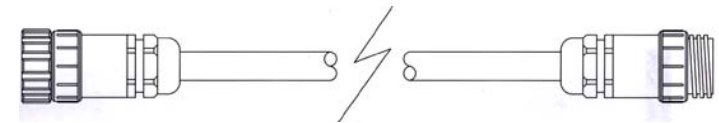

CABLES

U-GRD EXTENSION GTL EXTENSION STAGE PIN EXTENSION MULTI-PIN EXTENSION

FEATURES

U-ground Cable

- 12/3 S00W cable
- NEMA L5-15R connectors
- Cable length identified c/w heat-shrink protective cover

GTL Cable

- 12/3 S00W Cable
- NEMA L-5-20R connectors
- Cable length identified c/w heat-shrink protective cover

Multi-pin Cable

- 12/14 S00W Cable
- 19-pin connector
- Cable length identified c/w heat-shrink protective cover

Stage Pin Cable

- 12/3 S00W Cable
- 20A Stage Pin connectors
- Cable length identified c/w heat-shrink protective cover

DMX Cable

- ProPlex DMX cable
- Neutrik 5-pin connectors
- Cable length identified c/w heat-shrink protective cover