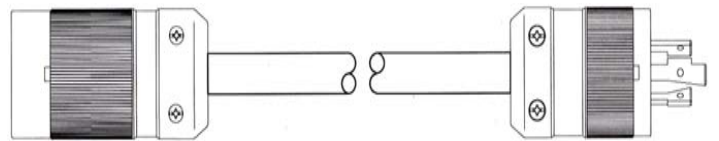

CABLES

U-GRD EXTENSION GTL EXTENSION STAGE PIN EXTENSION MULTI-PIN EXTENSION

FEATURES

U-ground Cable

- 12/3 S00W cable
- NEMA L5-15R connectors
- Cable length identified c/w heat-shrink protective cover

GTL Cable

- 12/3 S00W Cable
- NEMA L-5-20R connectors
- Cable length identified c/w heat-shrink protective cover

Multi-pin Cable

- 12/14 S00W Cable
- 19-pin connector
- Cable length identified c/w heat-shrink protective cover

Stage Pin Cable

- 12/3 S00W Cable
- 20A Stage Pin connectors
- Cable length identified c/w heat-shrink protective cover

DMX Cable

- ProPlex DMX cable
- Neutrik 5-pin connectors
- Cable length identified c/w heat-shrink protective cover

CABLES

U-GRD EXTENSION GTL EXTENSION STAGE PIN EXTENSION MULTI-PIN EXTENSION

ORDERING INFORMATION — U-GROUND CABLE

CAT. NO.	DESCRIPTION
AK/95100-05	U-ground Extension Cable — 5'
AK/95100-10	U-ground Extension Cable — 10'
AK/95100-15	U-ground Extension Cable — 15'
AK/95100-20	U-ground Extension Cable — 20'
AK/95100-25	U-ground Extension Cable — 25'
AK/95100-30	U-ground Extension Cable — 30'
AK/95100-35	U-ground Extension Cable — 35'
AK/95100-40	U-ground Extension Cable — 40'
AK/95100-45	U-ground Extension Cable — 45'
AK/95100-50	U-ground Extension Cable — 50'
AK/95100-75	U-ground Extension Cable — 75'
AK/95100-100	U-ground Extension Cable — 100'