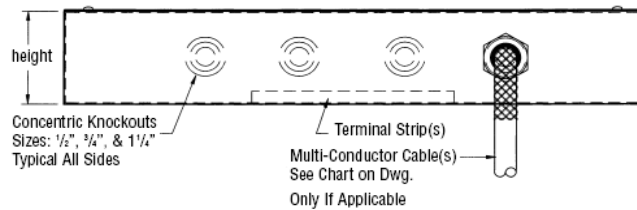

GRIDIRON JUNCTION BOXES

**For Surface
Mounting on the
Grid, Ceiling or Wall**

FEATURES

- Range of grid mounted junction boxes
- Code gauge steel construction in semi-gloss black finished
- Removable cover simple access to terminal strips
- UL/CUL listed

GRIDIRON JUNCTION BOXES

Convenient method of transition from conduit to flexible cables for branch load circuits in theatres and studios. Each box is normally specified along with the cable drops, clamps, cradles and Kellems grips necessary to connect to the corresponding load distribution device (ie. connector strip, etc.)