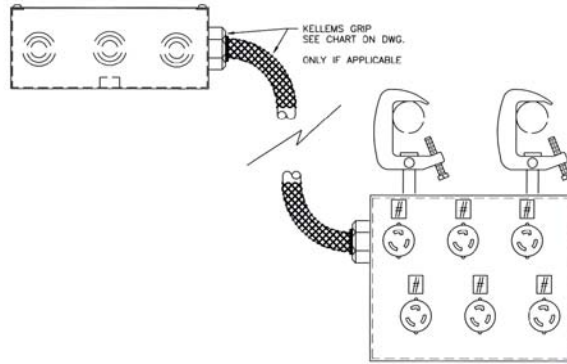

GRIDIRON JUNCTION BOXES

**For Surface
Mounting on the
Grid, Ceiling or Wall**

FEATURES

- Range of grid mounted junction boxes
- Code gauge steel construction in semi-gloss black finished
- Removable cover simple access to terminal strips
- UL/CUL listed

GRIDIRON JUNCTION BOXES

Convenient method of transition from conduit to flexible cables for branch load circuits in theatres and studios. Each box is normally specified along with the cable drops, clamps, cradles and Kellems grips necessary to connect to the corresponding load distribution device (ie. connector strip, etc.)