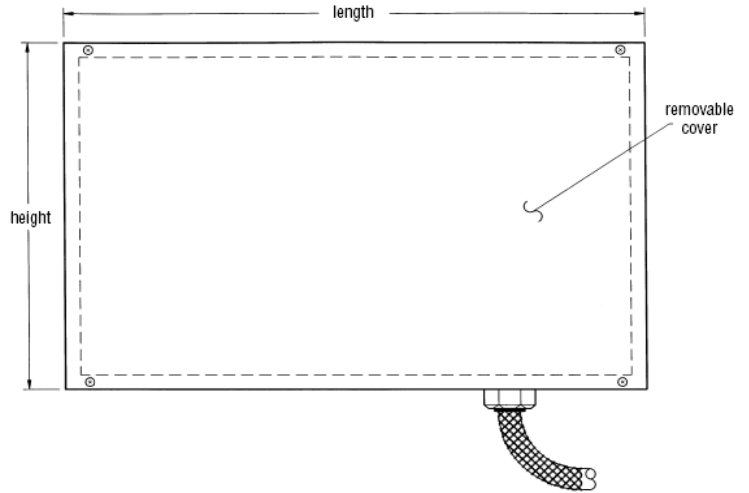

GRIDIRON JUNCTION BOXES

**For Surface
Mounting on the
Grid, Ceiling or Wall**

FEATURES

- Range of grid mounted junction boxes
- Code gauge steel construction in semi-gloss black finished
- Removable cover simple access to terminal strips
- UL/CUL listed

GRIDIRON JUNCTION BOXES

Convenient method of transition from conduit to flexible cables for branch load circuits in theatres and studios. Each box is normally specified along with the cable drops, clamps, cradles and Kellems grips necessary to connect to the corresponding load distribution device (ie. connector strip, etc.)