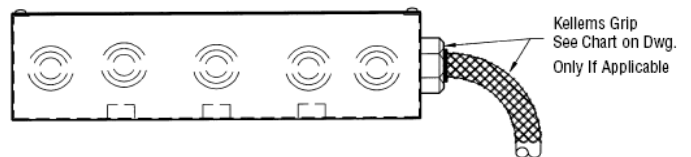

ARKADIUM

67 Watson Road South Unit #7

Guelph, Ontario N1L 1E3

Tel: (519) 837-8367 Fax: (519) 837-2487 www.arkadiumdistro.com