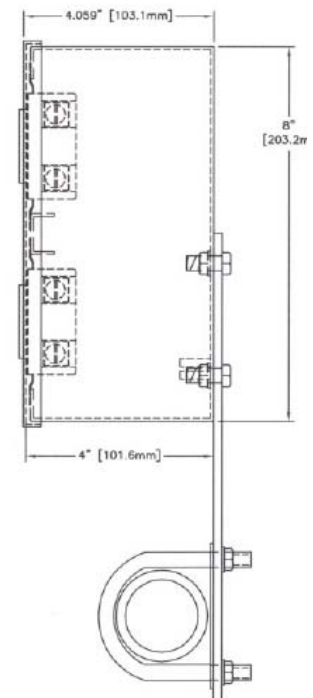

PLUG-IN BOXES

FOR SURFACE, RECESSED OR PIPE MOUNTING

FEATURES

- Wide range of surface-mounted and recessed plug-in boxes
- Code gauge steel construction in semi-gloss black finish
- Two conduit knockouts on each end
- Bracket kit available for mounting on 1 1/2" pipe.
- 20A grounding twistlock and grounding pin connectors standard
- Connectors available flush-mounted, or 18" 12/3 SO cable pigtails
- One back box size
- Field installed
- Up to six (6) circuits
- Field upgradeable by removable blanks

SURFACE MOUNTING BOXES

Surface mounted or pipe mounted on a 1 1/2" lighting pipe by use of accessory bracket. Available either with flush connectors or 18" pigtails with twistlock or pin connectors.

ARKADIUM

67 Watson Road South Unit #7

Guelph, Ontario N1L 1E3

Tel: (519) 837-8367 Fax: (519) 837-2487 www.arkadiumdistro.com

The Company reserves the right to make any variation in design or construction to the equipment described.