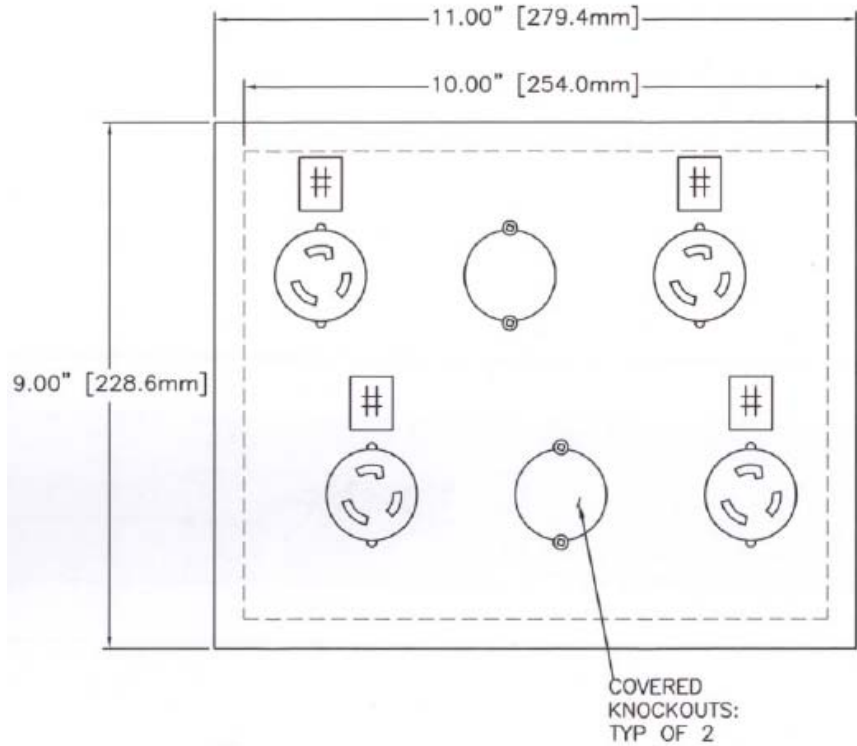

PLUG-IN BOXES

ARKADIUM

**FOR SURFACE,
RECESSED OR
PIPE MOUNTING**

RECESSED PLUG-IN BOXES

Plug-in boxes designed to be recessed in a wall. Available either with flush connectors or 18" pigtails with GTL, pin, cam-lok, joy or Multi-pin connectors

ARKADIUM

67 Watson Road South Unit #7

Guelph, Ontario N1L 1E3

Tel: (519) 837-8367 Fax: (519) 837-2487 www.arkadiumdistro.com

The Company reserves the right to make any variation in design or construction to the equipment described.