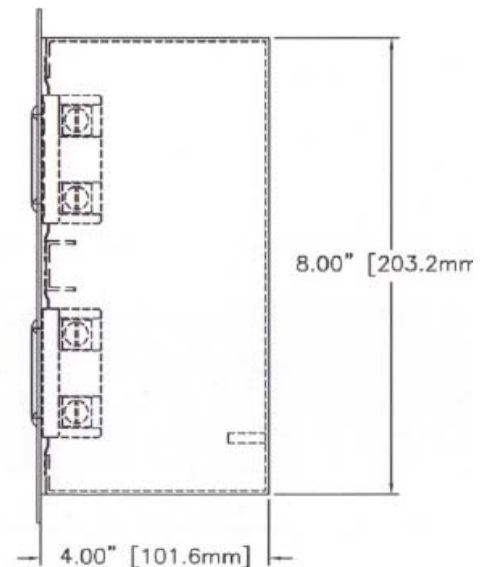

PLUG-IN BOXES

ARKADIUM

**FOR SURFACE,
RECESSED OR
PIPE MOUNTING**

RECESSED PLUG-IN BOXES

Plug-in boxes designed to be recessed in a wall. Available either with flush connectors or 18" pigtails with GTL, pin, cam-lok, joy or Multi-pin connectors

ARKADIUM

67 Watson Road South Unit #7

Guelph, Ontario N1L 1E3

Tel: (519) 837-8367 Fax: (519) 837-2487 www.arkadiumdistro.com

The Company reserves the right to make any variation in design or construction to the equipment described.