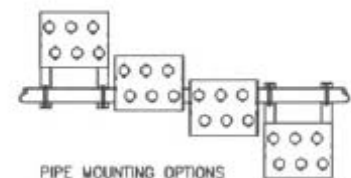

PLUG-IN BOXES

FOR SURFACE, RECESSED OR PIPE MOUNTING

FEATURES

- Wide range of surface-mounted and recessed plug-in boxes
- Code gauge steel construction in semi-gloss black finish
- Two conduit knockouts on each end
- Bracket kit available for mounting on 1 1/2" pipe.
- 20A grounding twistlock and grounding pin connectors standard
- Connectors available flush-mounted, or 18" 12/3 SO cable pigtails
- One back box size
- Field installed
- Up to six (6) circuits
- Field upgradeable by removable blanks

SURFACE MOUNTING BOXES

Surface mounted or pipe mounted on a 1 1/2" lighting pipe by use of accessory bracket. Available either with flush connectors or 18" pigtails with twistlock or pin connectors.

ARKADIUM

PLUG-IN BOXES

ARKADIUM

**FOR SURFACE,
RECESSED OR
PIPE MOUNTING**

RECESSED PLUG-IN BOXES

Plug-in boxes designed to be recessed in a wall. Available either with flush connectors or 18" pigtails with GTL, pin, cam-lok, joy or Multi-pin connectors