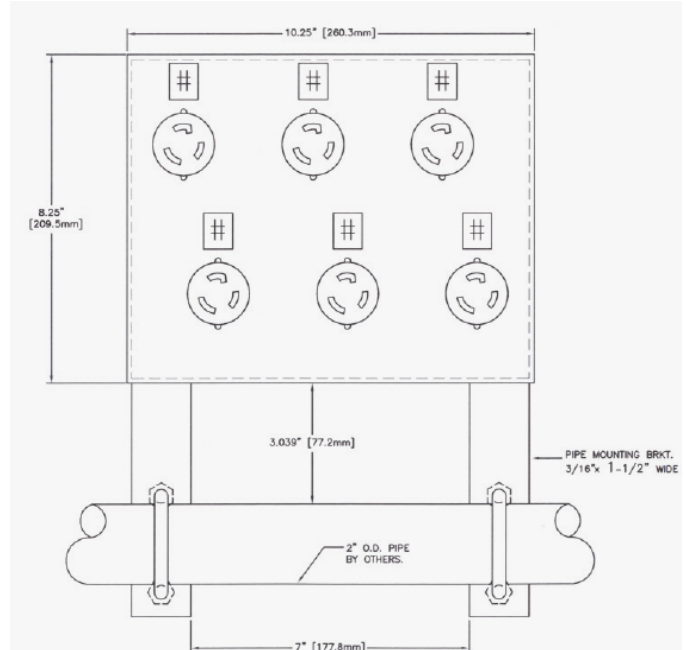

PLUG-IN BOXES

FOR SURFACE, RECESSED OR PIPE MOUNTING

FEATURES

- Wide range of surface-mounted and recessed plug-in boxes
- Code gauge steel construction in semi-gloss black finish
- Two conduit knockouts on each end
- Bracket kit available for mounting on 1 1/2" pipe.
- 20A grounding twistlock and grounding pin connectors standard
- Connectors available flush-mounted, or 18" 12/3 SO cable pigtails
- One back box size
- Field installed
- Up to six (6) circuits
- Field upgradeable by removable blanks

SURFACE MOUNTING BOXES

Surface mounted or pipe mounted on a 1 1/2" lighting pipe by use of accessory bracket. Available either with flush connectors or 18" pigtails with twistlock or pin connectors.

ARKADIUM

67 Watson Road South Unit #7

Guelph, Ontario N1L 1E3

Tel: (519) 837-8367 Fax: (519) 837-2487 www.arkadiumdistro.com

The Company reserves the right to make any variation in design or construction to the equipment described.